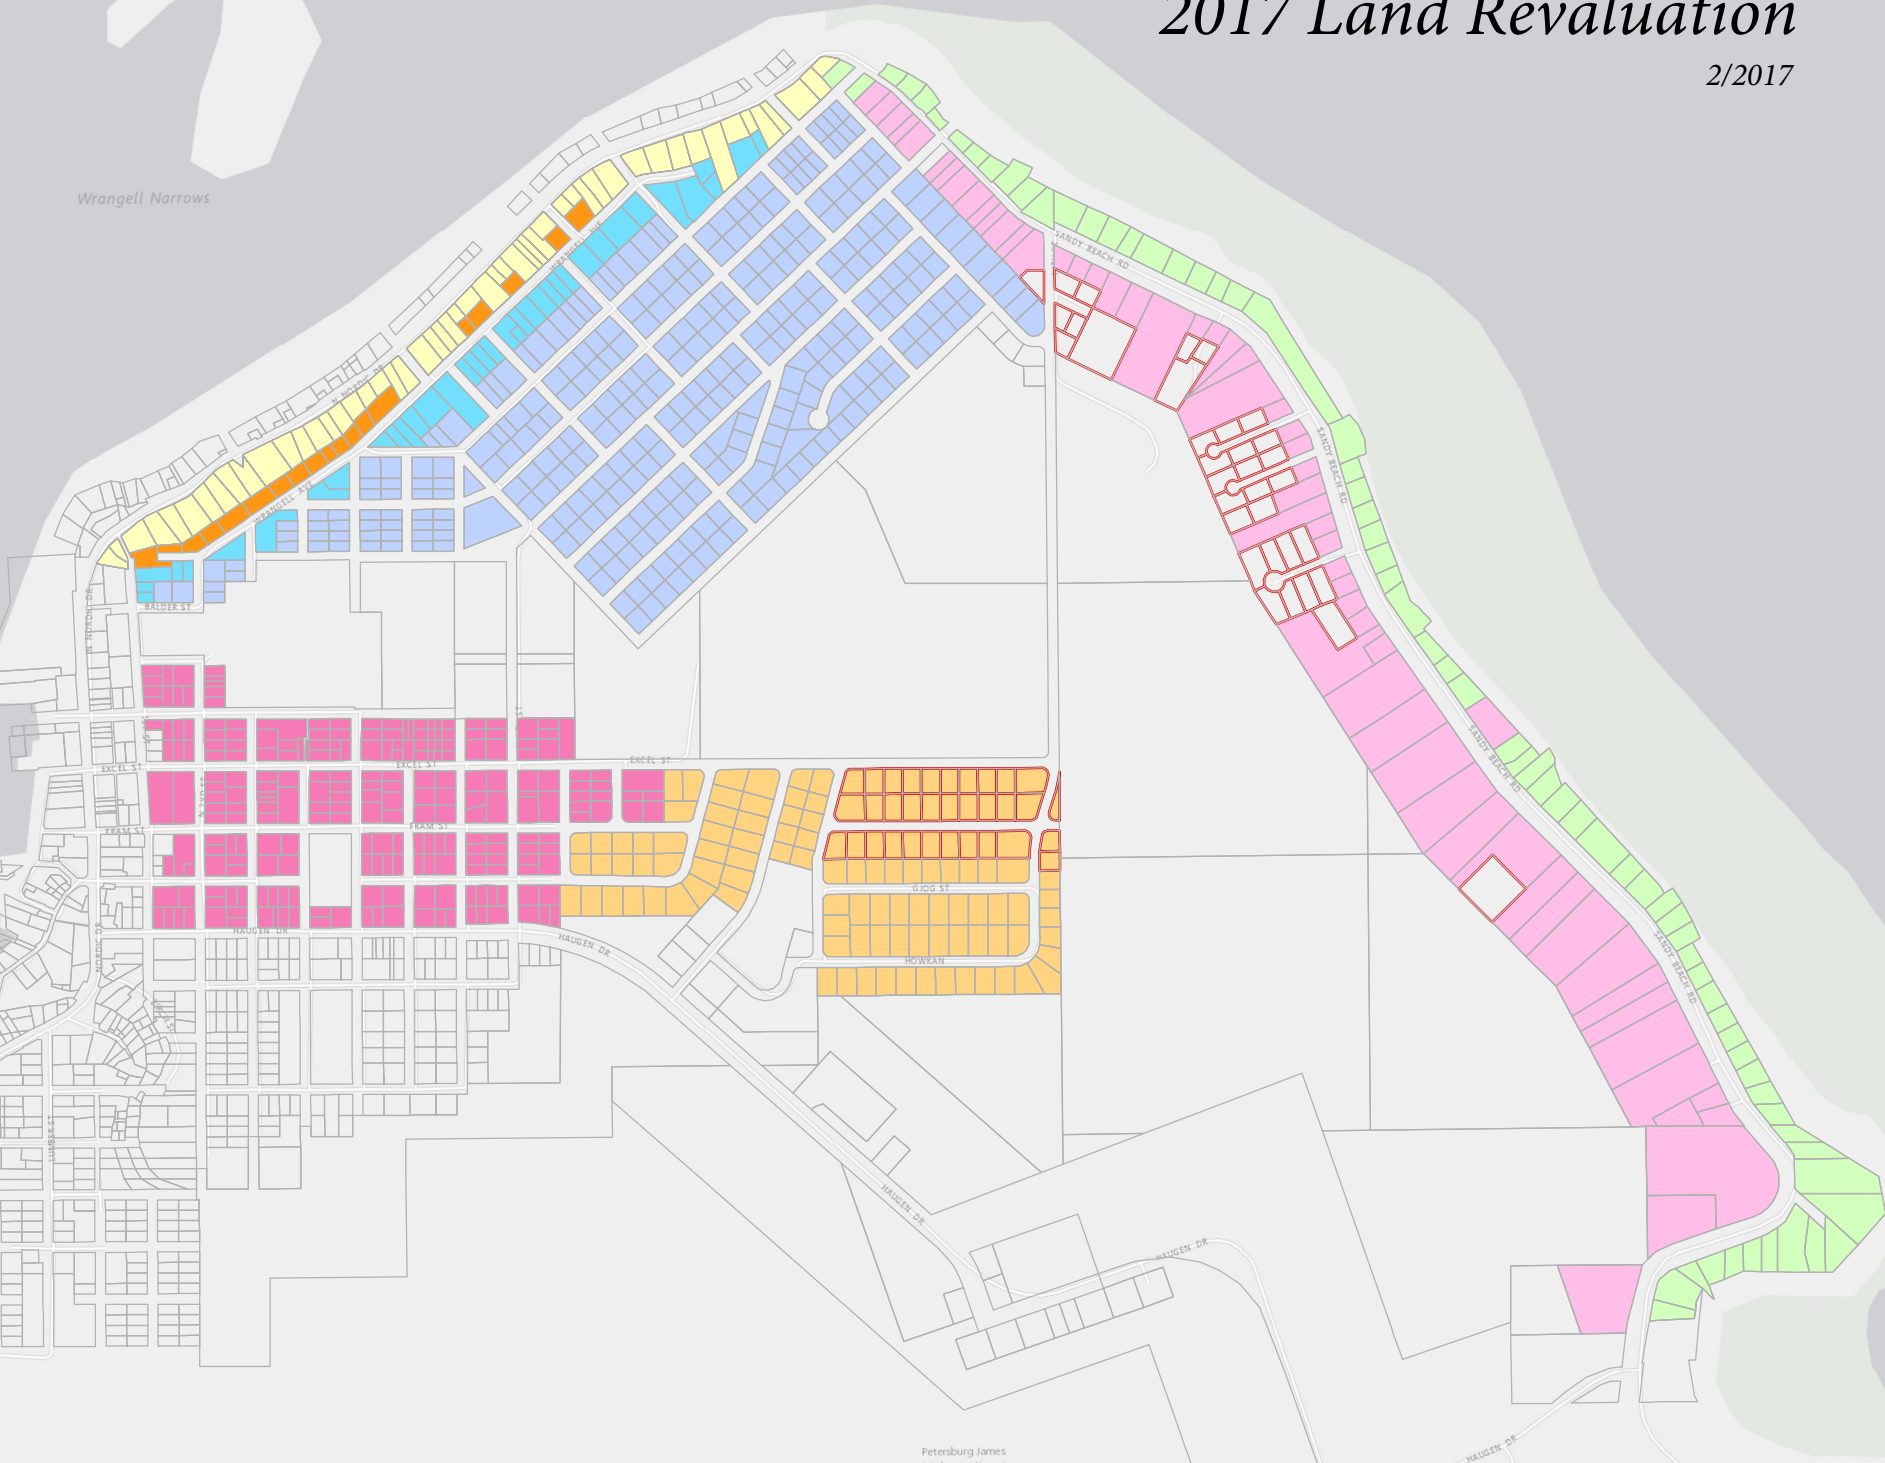

# 2017 Land Revaluation

2/2017

Wrangell Narrows

Petersburg James  
A Johnson

Esri, HERE, DeLorme, MapmyIndia, © OpenStreetMap contributors, and the GIS user community