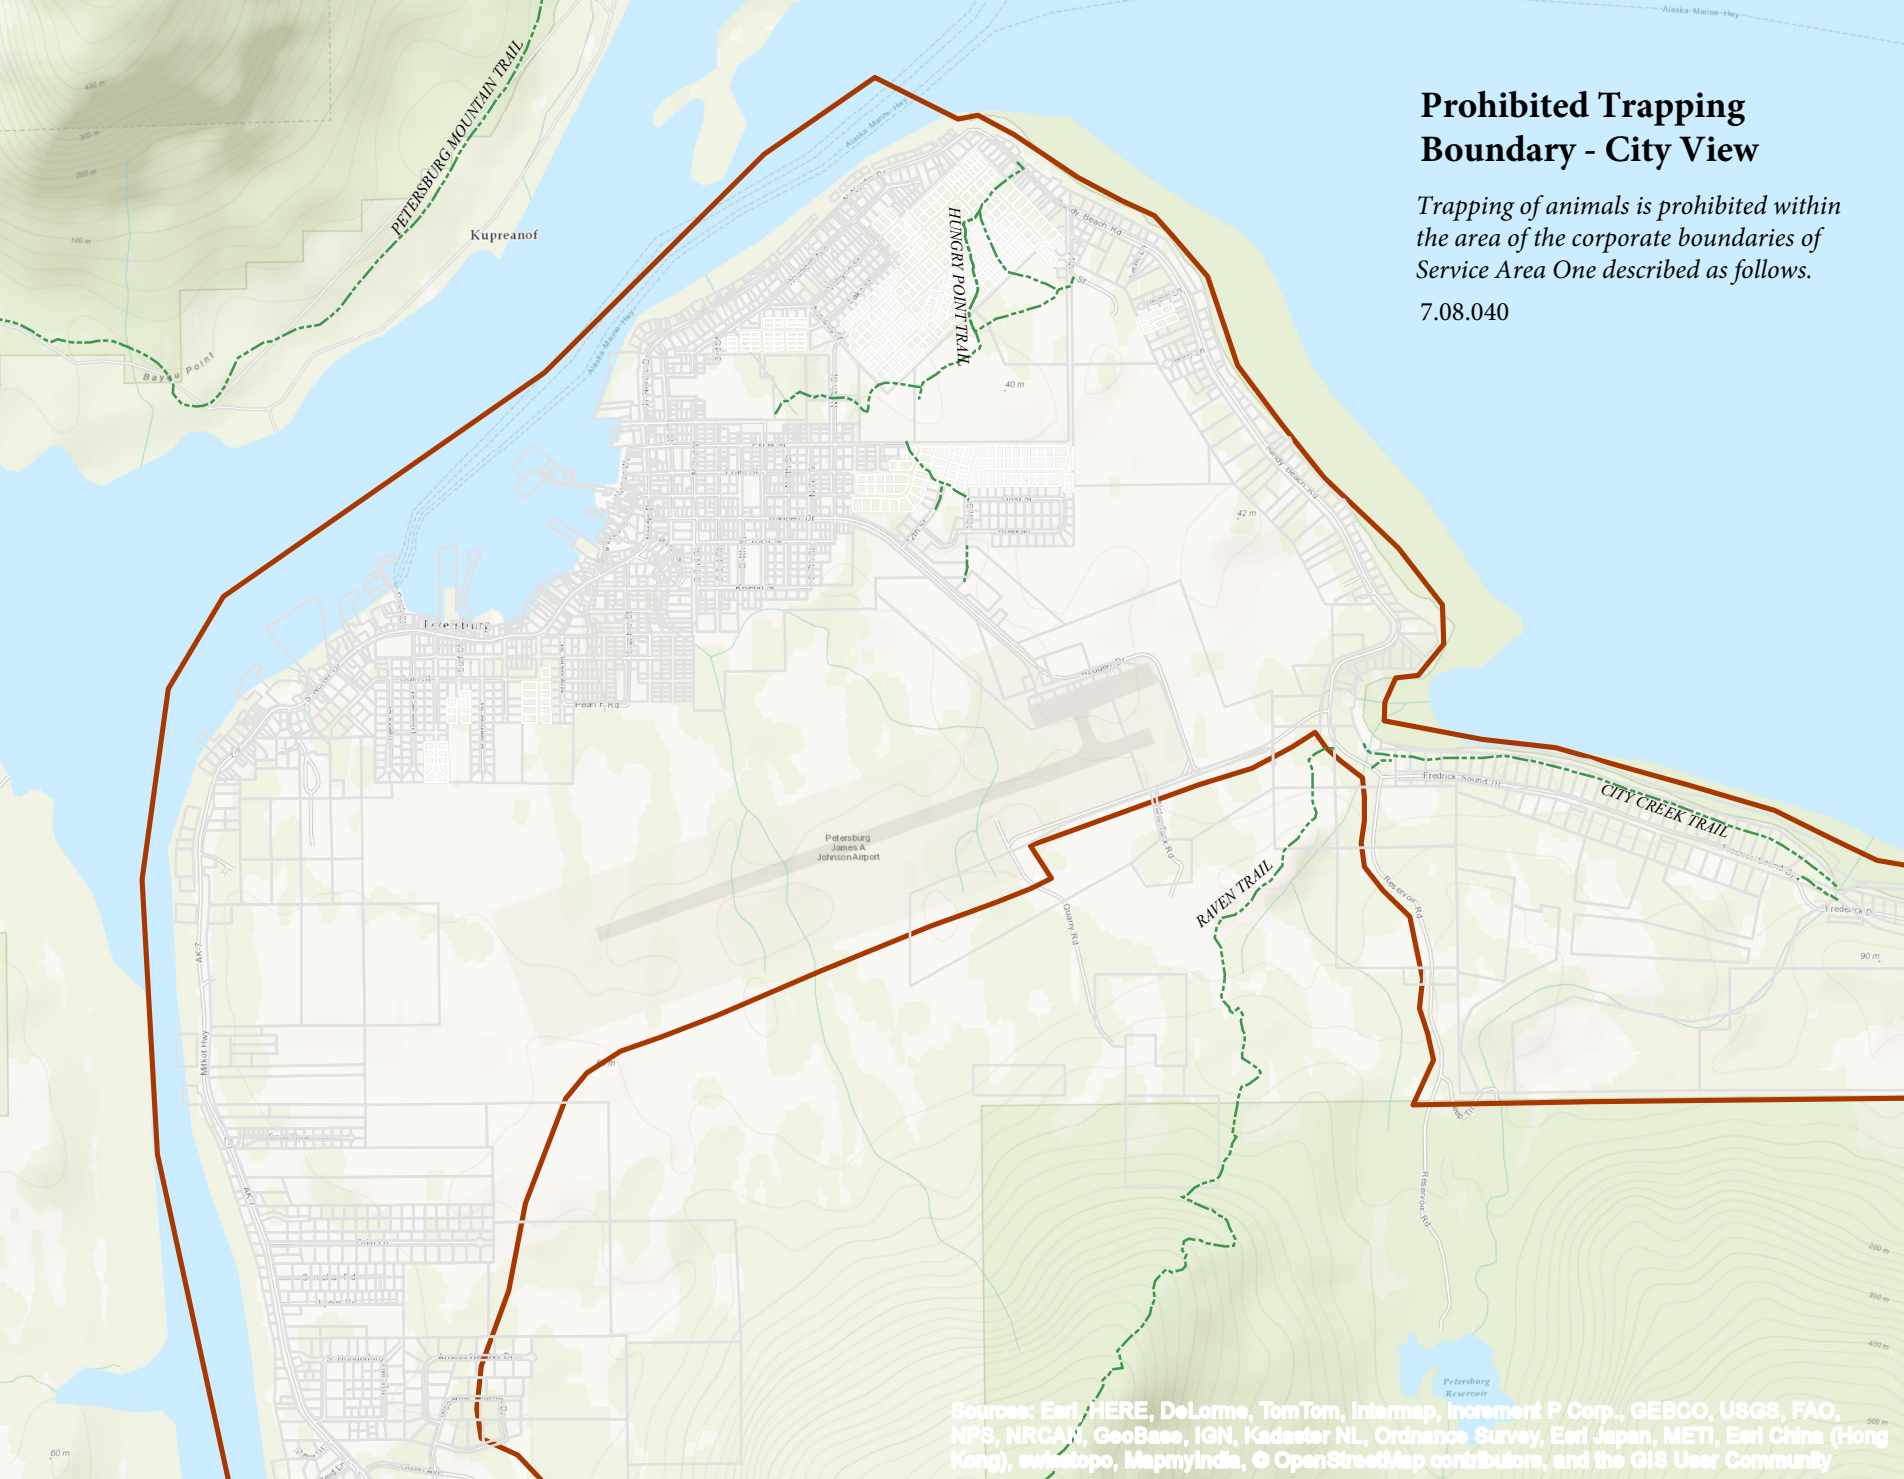

Prohibited Trapping Boundary - City View

Trapping of animals is prohibited within the area of the corporate boundaries of Service Area One described as follows.

7.08.040

Sources: Esri, HERE, DeLorme, TomTom, Intermap, InCREMENT P Corp., GEBCO, USGS, FAO, NPS, NRCAN, GeoBasis, IGN, Kadaster NL, Ordnance Survey, Esri Japan, METI, Esri China (Hong Kong), swisstopo, MapmyIndia, © OpenStreetMap contributors, and the GIS User Community