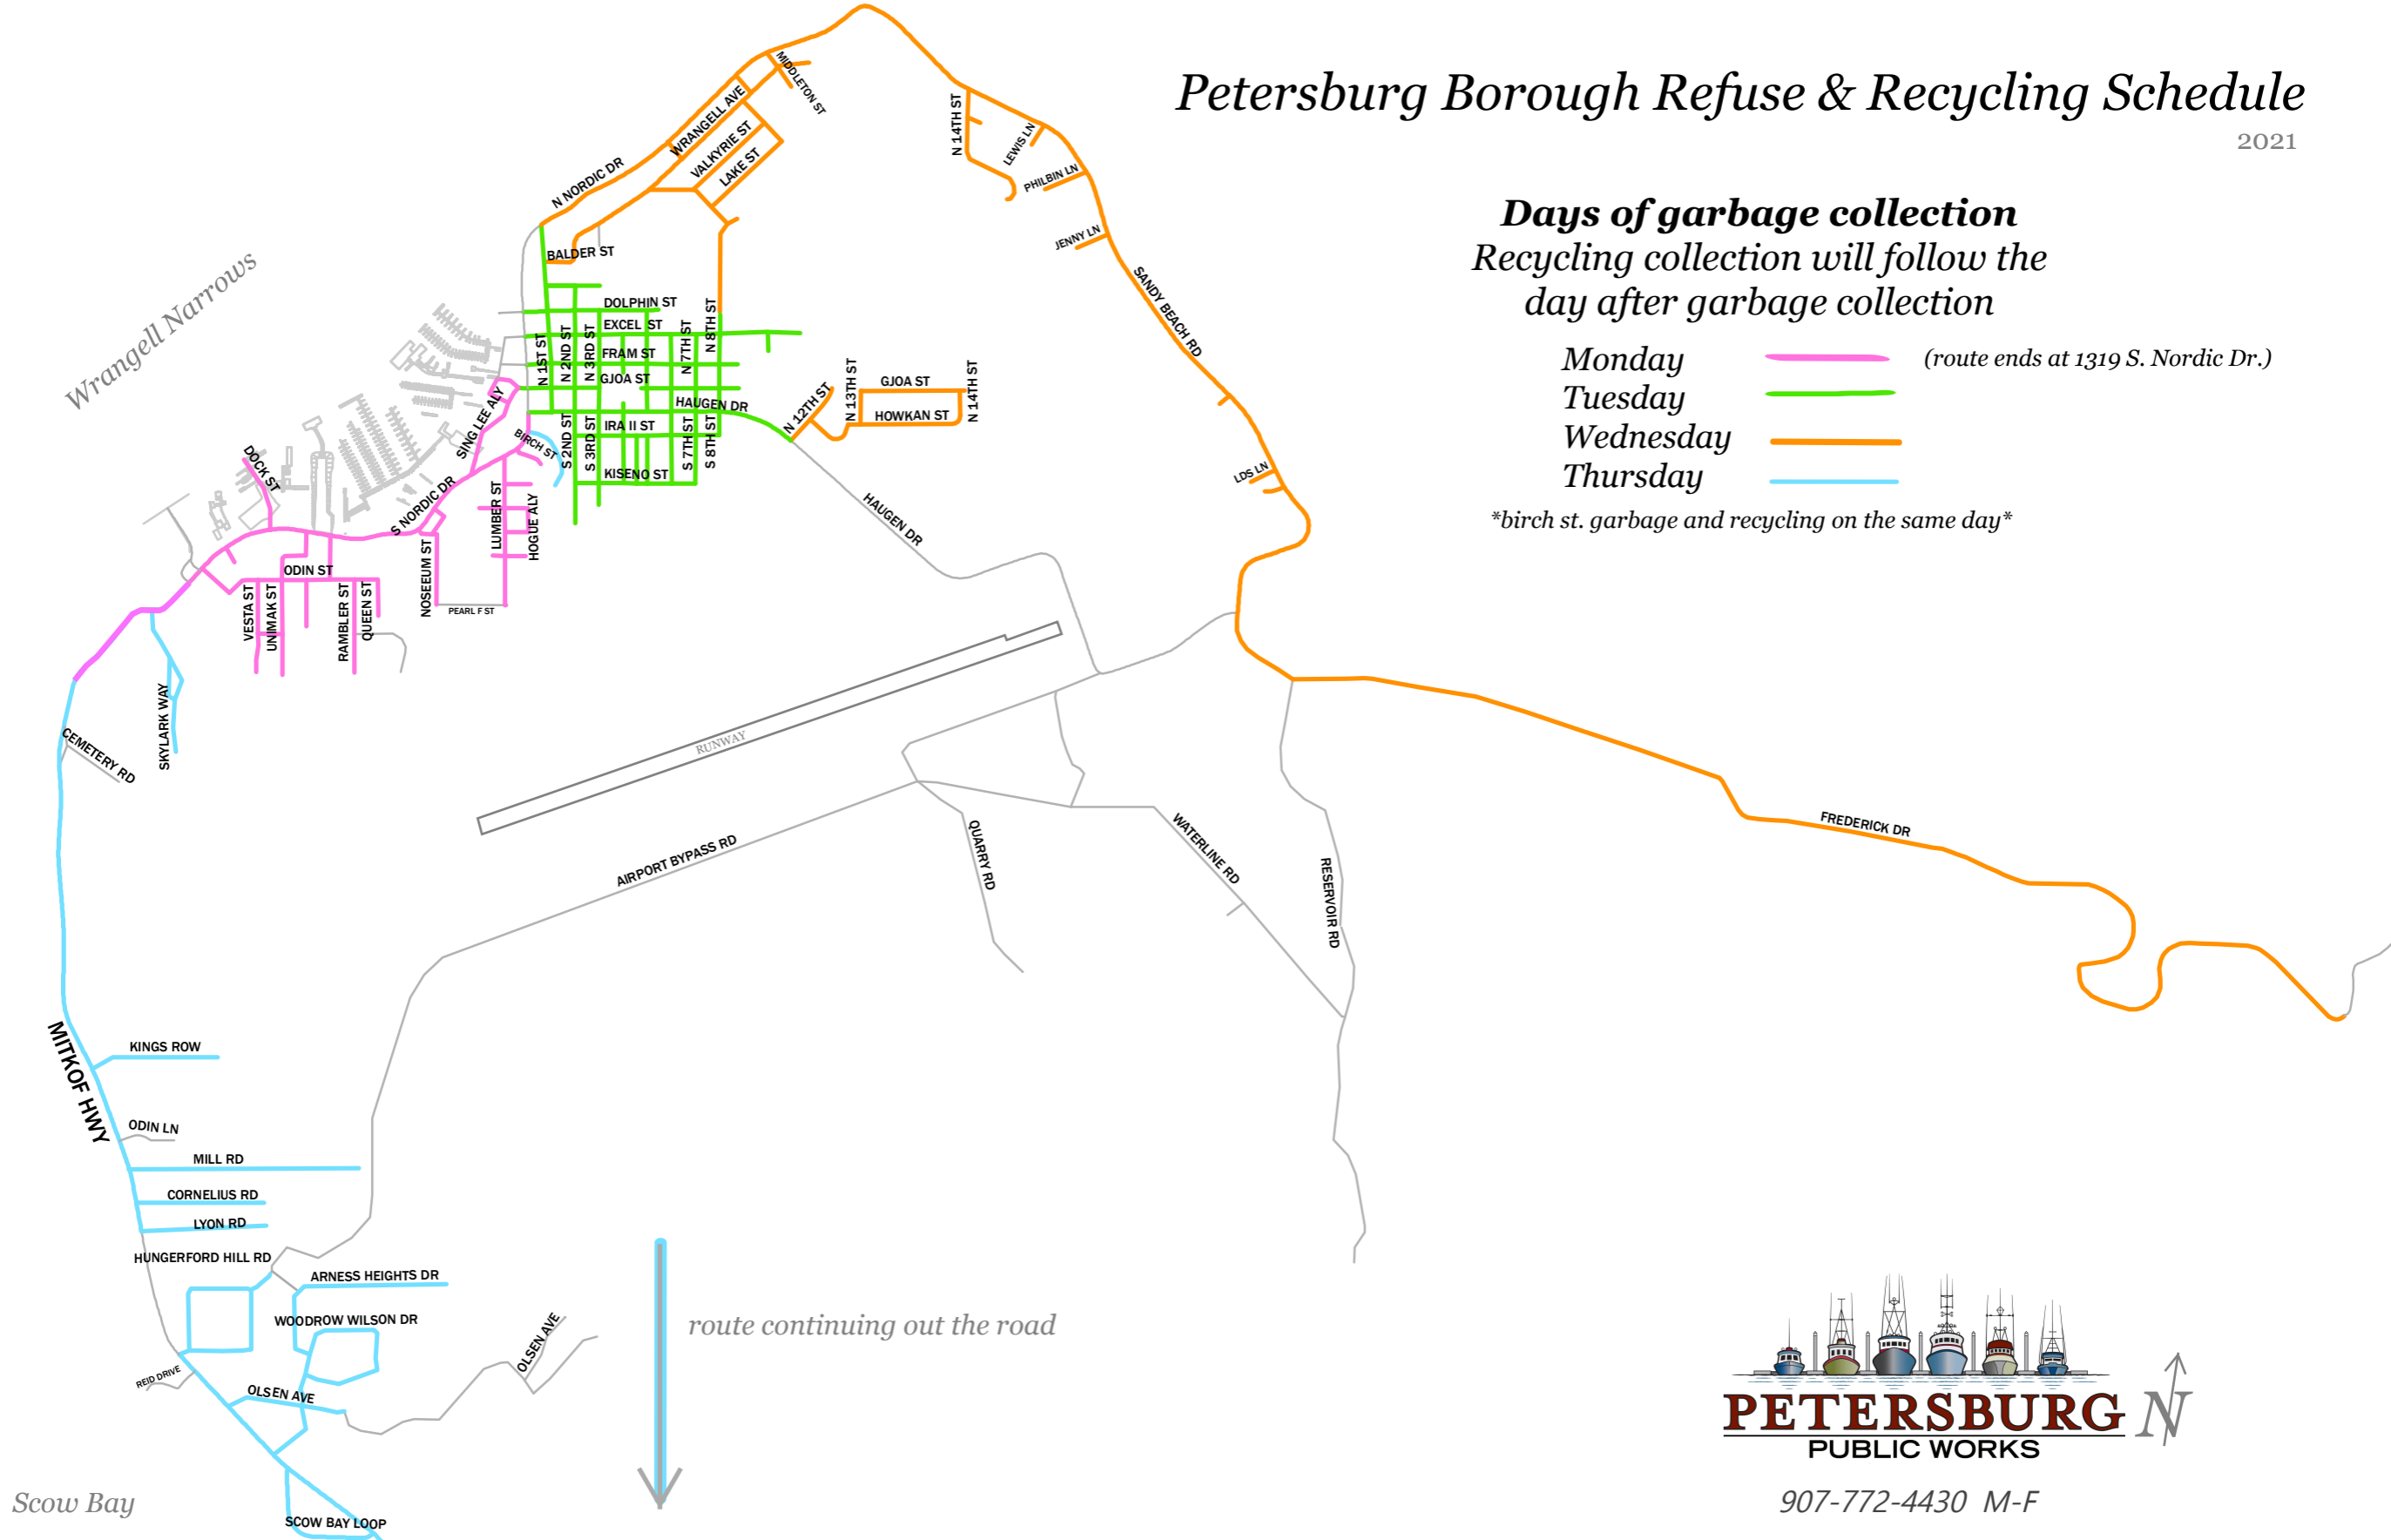

Petersburg Borough Refuse & Recycling Schedule

2021

Days of garbage collection
Recycling collection will follow the
day after garbage collection

- Monday (route ends at 1319 S. Nordic Dr.)
- Tuesday
- Wednesday
- Thursday

birch st. garbage and recycling on the same day

907-772-4430 M-F