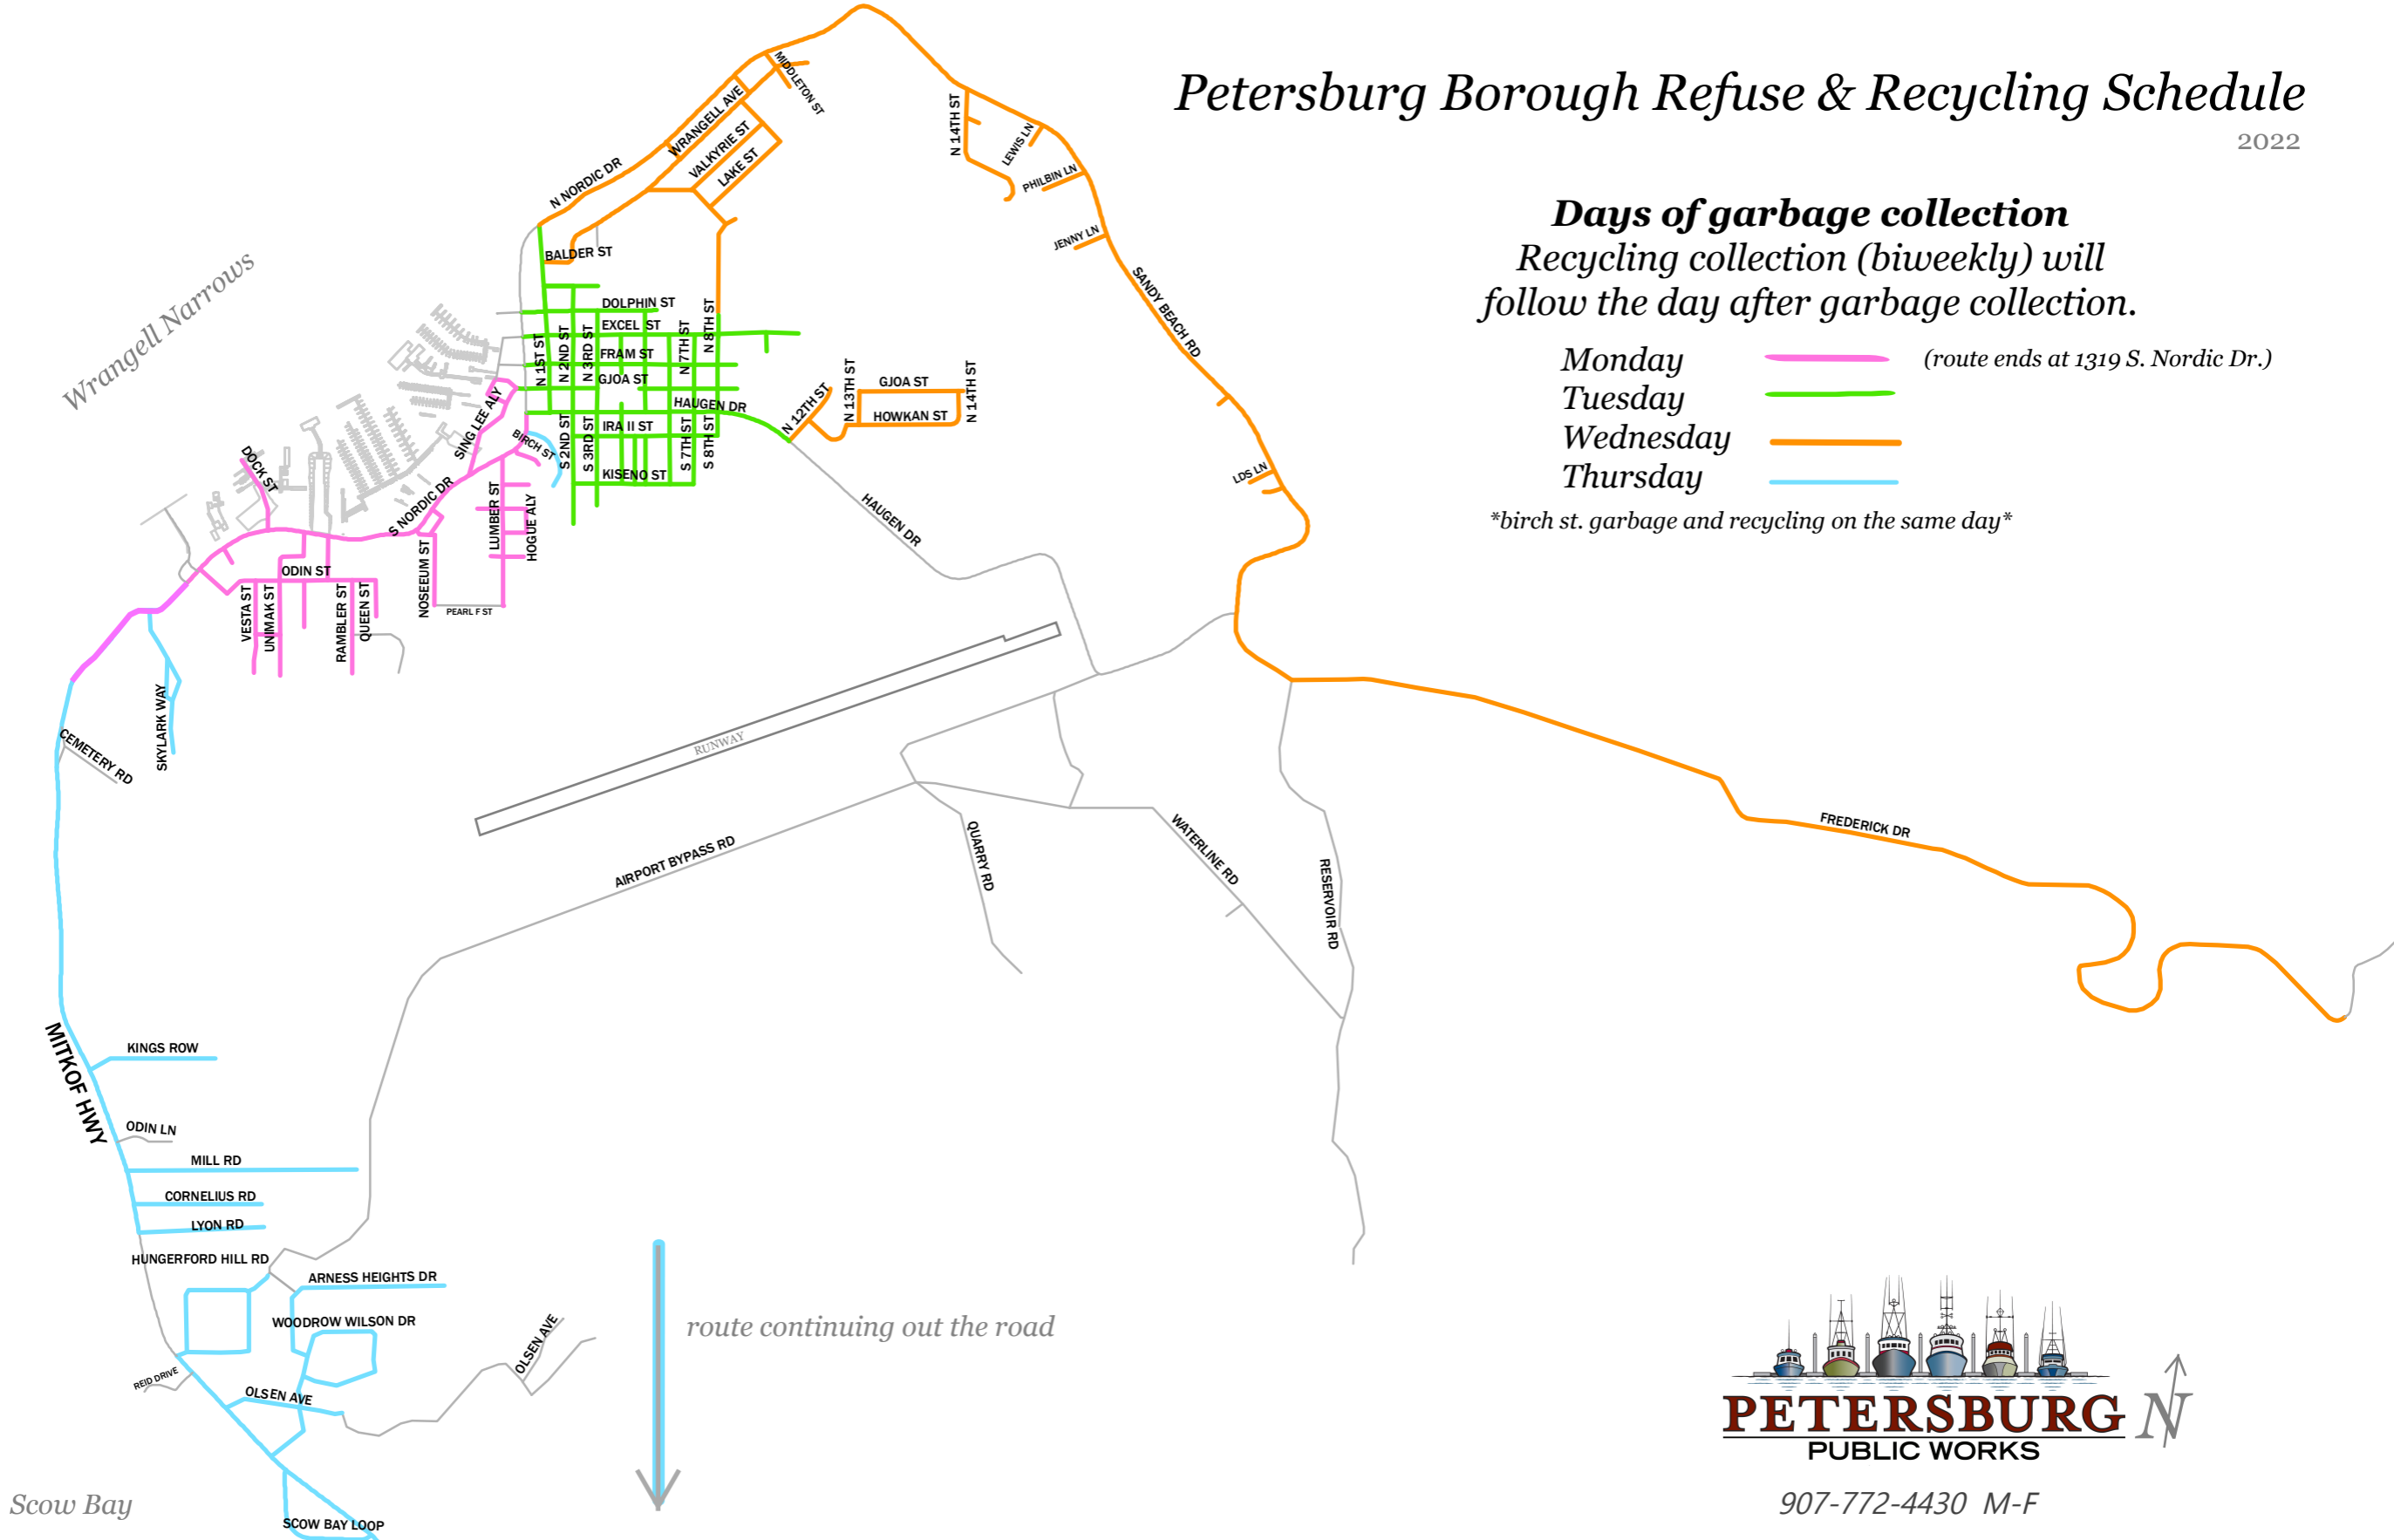

Petersburg Borough Refuse & Recycling Schedule

2022

Days of garbage collection
Recycling collection (biweekly) will follow the day after garbage collection.

- Monday — (route ends at 1319 S. Nordic Dr.)
- Tuesday —
- Wednesday —
- Thursday —

birch st. garbage and recycling on the same day

907-772-4430 M-F